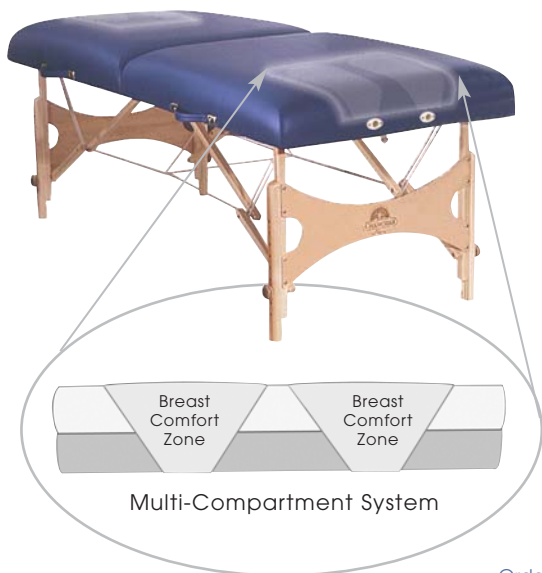

EVER BETTER

Access End

Recessed Cables

OAKWORKS®  
WellSpring™

*Still* the best ergonomic massage table design.  
*Still* the same sleek looks, light weight and awesome strength. And now, added perfection in the details that ensure smooth, silent operation and hassle-free reliability.

# Breast Comfort System

with unique hand-saving **GLIDE ZONES**

You asked for a better system for easing women's discomfort. Our research created the most comfortable system women have ever experienced, while providing therapists with exclusive *Glide Zones* for ergonomically superior supine work.

- Generous Proportions
- Easy, Dignified Positioning for All Sizes
- Reduces Pressure on Sensitive Breast Tissue
- Included on Both Ends of the Table
- *Glide Zones* for Supine Positioning
- Hand and Career-Saving Ergonomics.
- Perfect for both men and women

Order this ultimate comfort padding system instead of Plush, Semi-Firm or any of our other padding options on portable, stationary or lift tables. Some restrictions apply. Call for details.

\*Patent Pending