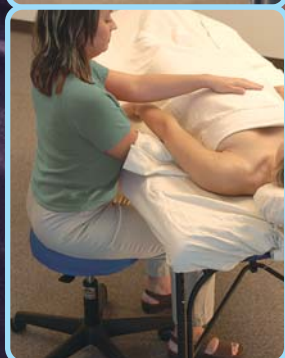

EVER BETTER

Access End

Recessed Cables

OAKWORKS®  
WellSpring™

*Still* the best ergonomic massage table design.  
*Still* the same sleek looks, light weight and awesome strength. And now, added perfection in the details that ensure smooth, silent operation and hassle-free reliability.

# Breast Comfort System

with unique hand-saving **GLIDE ZONES**

You asked for a better system for easing women's discomfort. Our research created the most comfortable system women have ever experienced, while providing therapists with exclusive *Glide Zones* for ergonomically superior supine work.

- Generous Proportions
- Easy, Dignified Positioning for All Sizes
- Reduces Pressure on Sensitive Breast Tissue
- Included on Both Ends of the Table
- *Glide Zones* for Supine Positioning
- Hand and Career-Saving Ergonomics.
- Perfect for both men and women