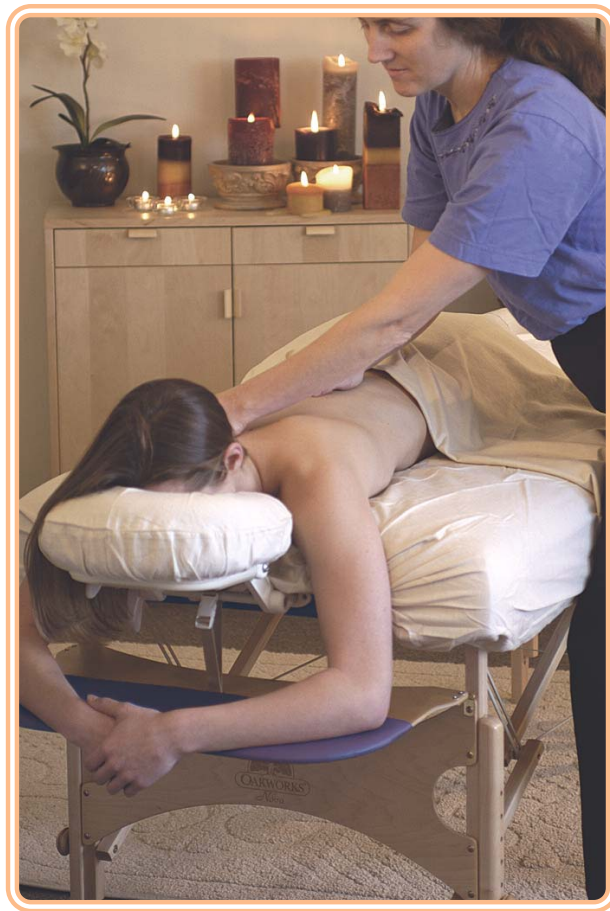

ergonomic by nature™

NEW NEW NEW NEW NEW

Breast Comfort System

with unique hand-saving **GLIDE ZONES**