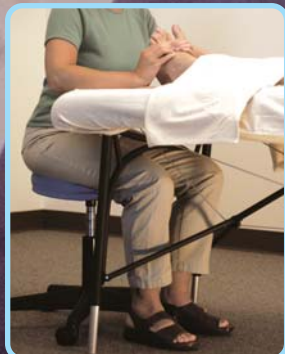

EVER BETTER

Access End

Recessed Cables

OAKWORKS®  
WellSpring™

*Still* the best ergonomic massage table design.  
*Still* the same sleek looks, light weight and awesome strength. And now, added perfection in the details that ensure smooth, silent operation and hassle-free reliability.

- Generous Proportions
- Easy, Dignified Positioning for All Sizes
- Reduces Pressure on Sensitive Breast Tissue
- Included on Both Ends of the Table
- *Glide Zones* for Supine Positioning
- Hand and Career-Saving Ergonomics.
- Perfect for both men and women