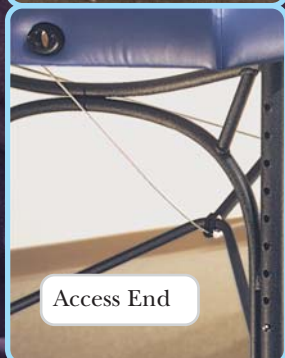

EVER BETTER

Access End

Recessed Cables

OAKWORKS®  
WellSpring™

*Still* the best ergonomic massage table design.  
*Still* the same sleek looks, light weight and awesome strength. And now, added perfection in the details that ensure smooth, silent operation and hassle-free reliability.

# Breast Comfort System

with unique hand-saving **GLIDE ZONES**

You asked for a better system for easing women's discomfort. Our research created the most comfortable system women have ever experienced, while providing therapists with exclusive *Glide Zones* for ergonomically superior supine work.

- Generous Proportions
- Easy, Dignified Positioning for All Sizes
- Reduces Pressure on Sensitive Breast Tissue
- Included on Both Ends of the Table
- *Glide Zones* for Supine Positioning
- Hand and Career-Saving Ergonomics.
- Perfect for both men and women